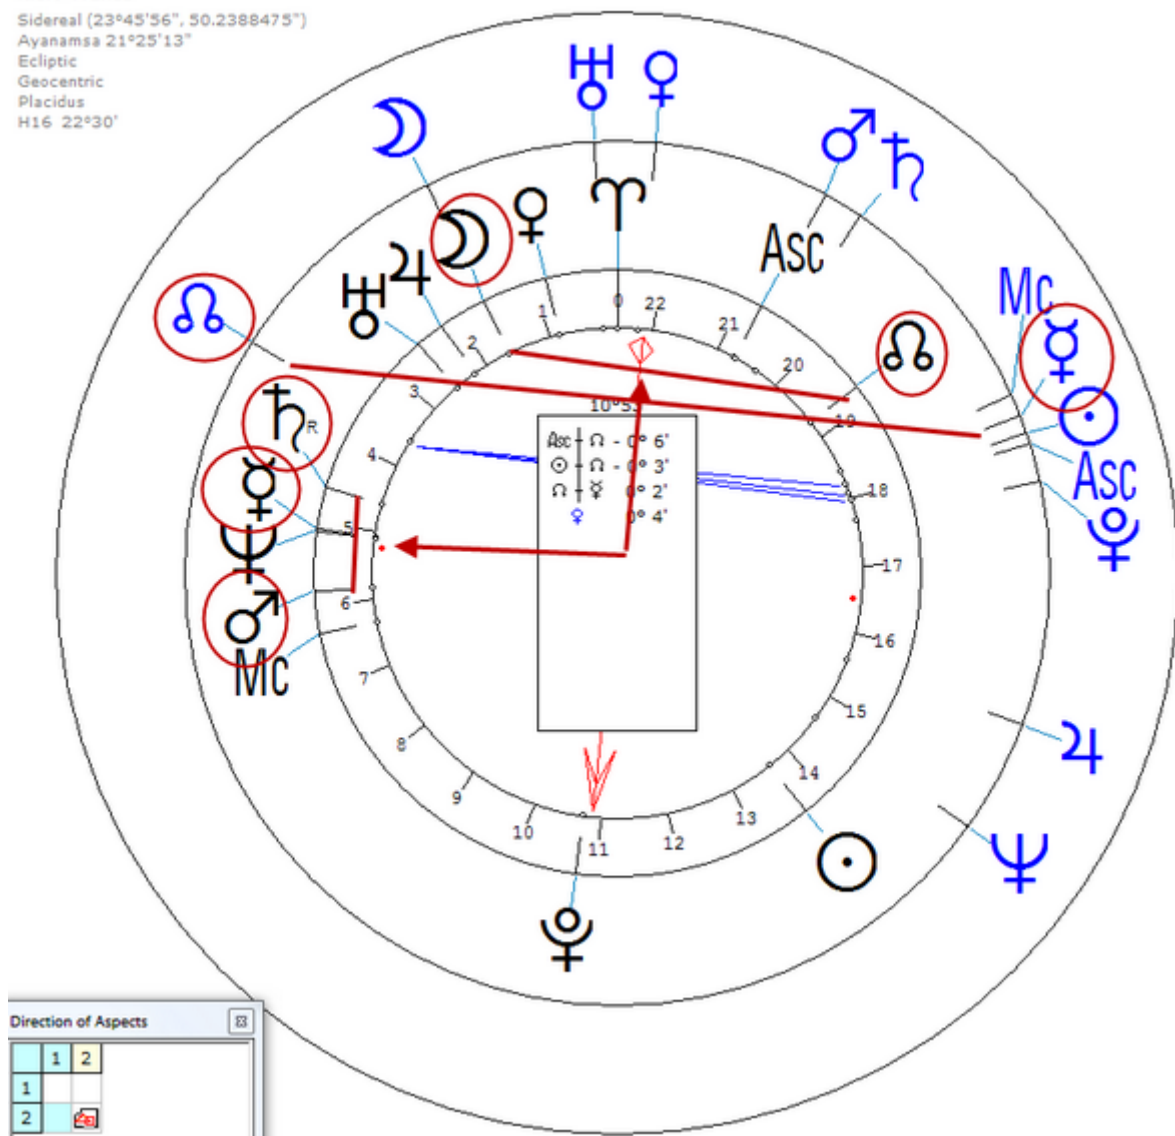

Proust, Antonin

10 March 1832 at 14:30 (= 2:30 PM)Niort, France, 46n19, 0w27
French journalist, politician, artist, art critic, collector, and curator.
<https://www.astro.com/astro-databank/Proust,_Antonin>

Death by Suicide 20 March 1905 (Gunshot, age 73)

Progressed Lunar Return (Harmonic 16)

Lunar ♀/♋ = ☾n/♋n = ♂n/♏n = ♃n

Lunar ♀ = Lunar ♂/♃ (Gunshot)

Proust, Antonin
10 March 1832 Sat 14:30 (GMT-0:01:48) 46n19 0w27
Niort, France

Sidereal (23°45'56", 50.2388475")
Ayanamsa 21°25'13"
Ecliptic
Geocentric
Placidus
H16 22°30'